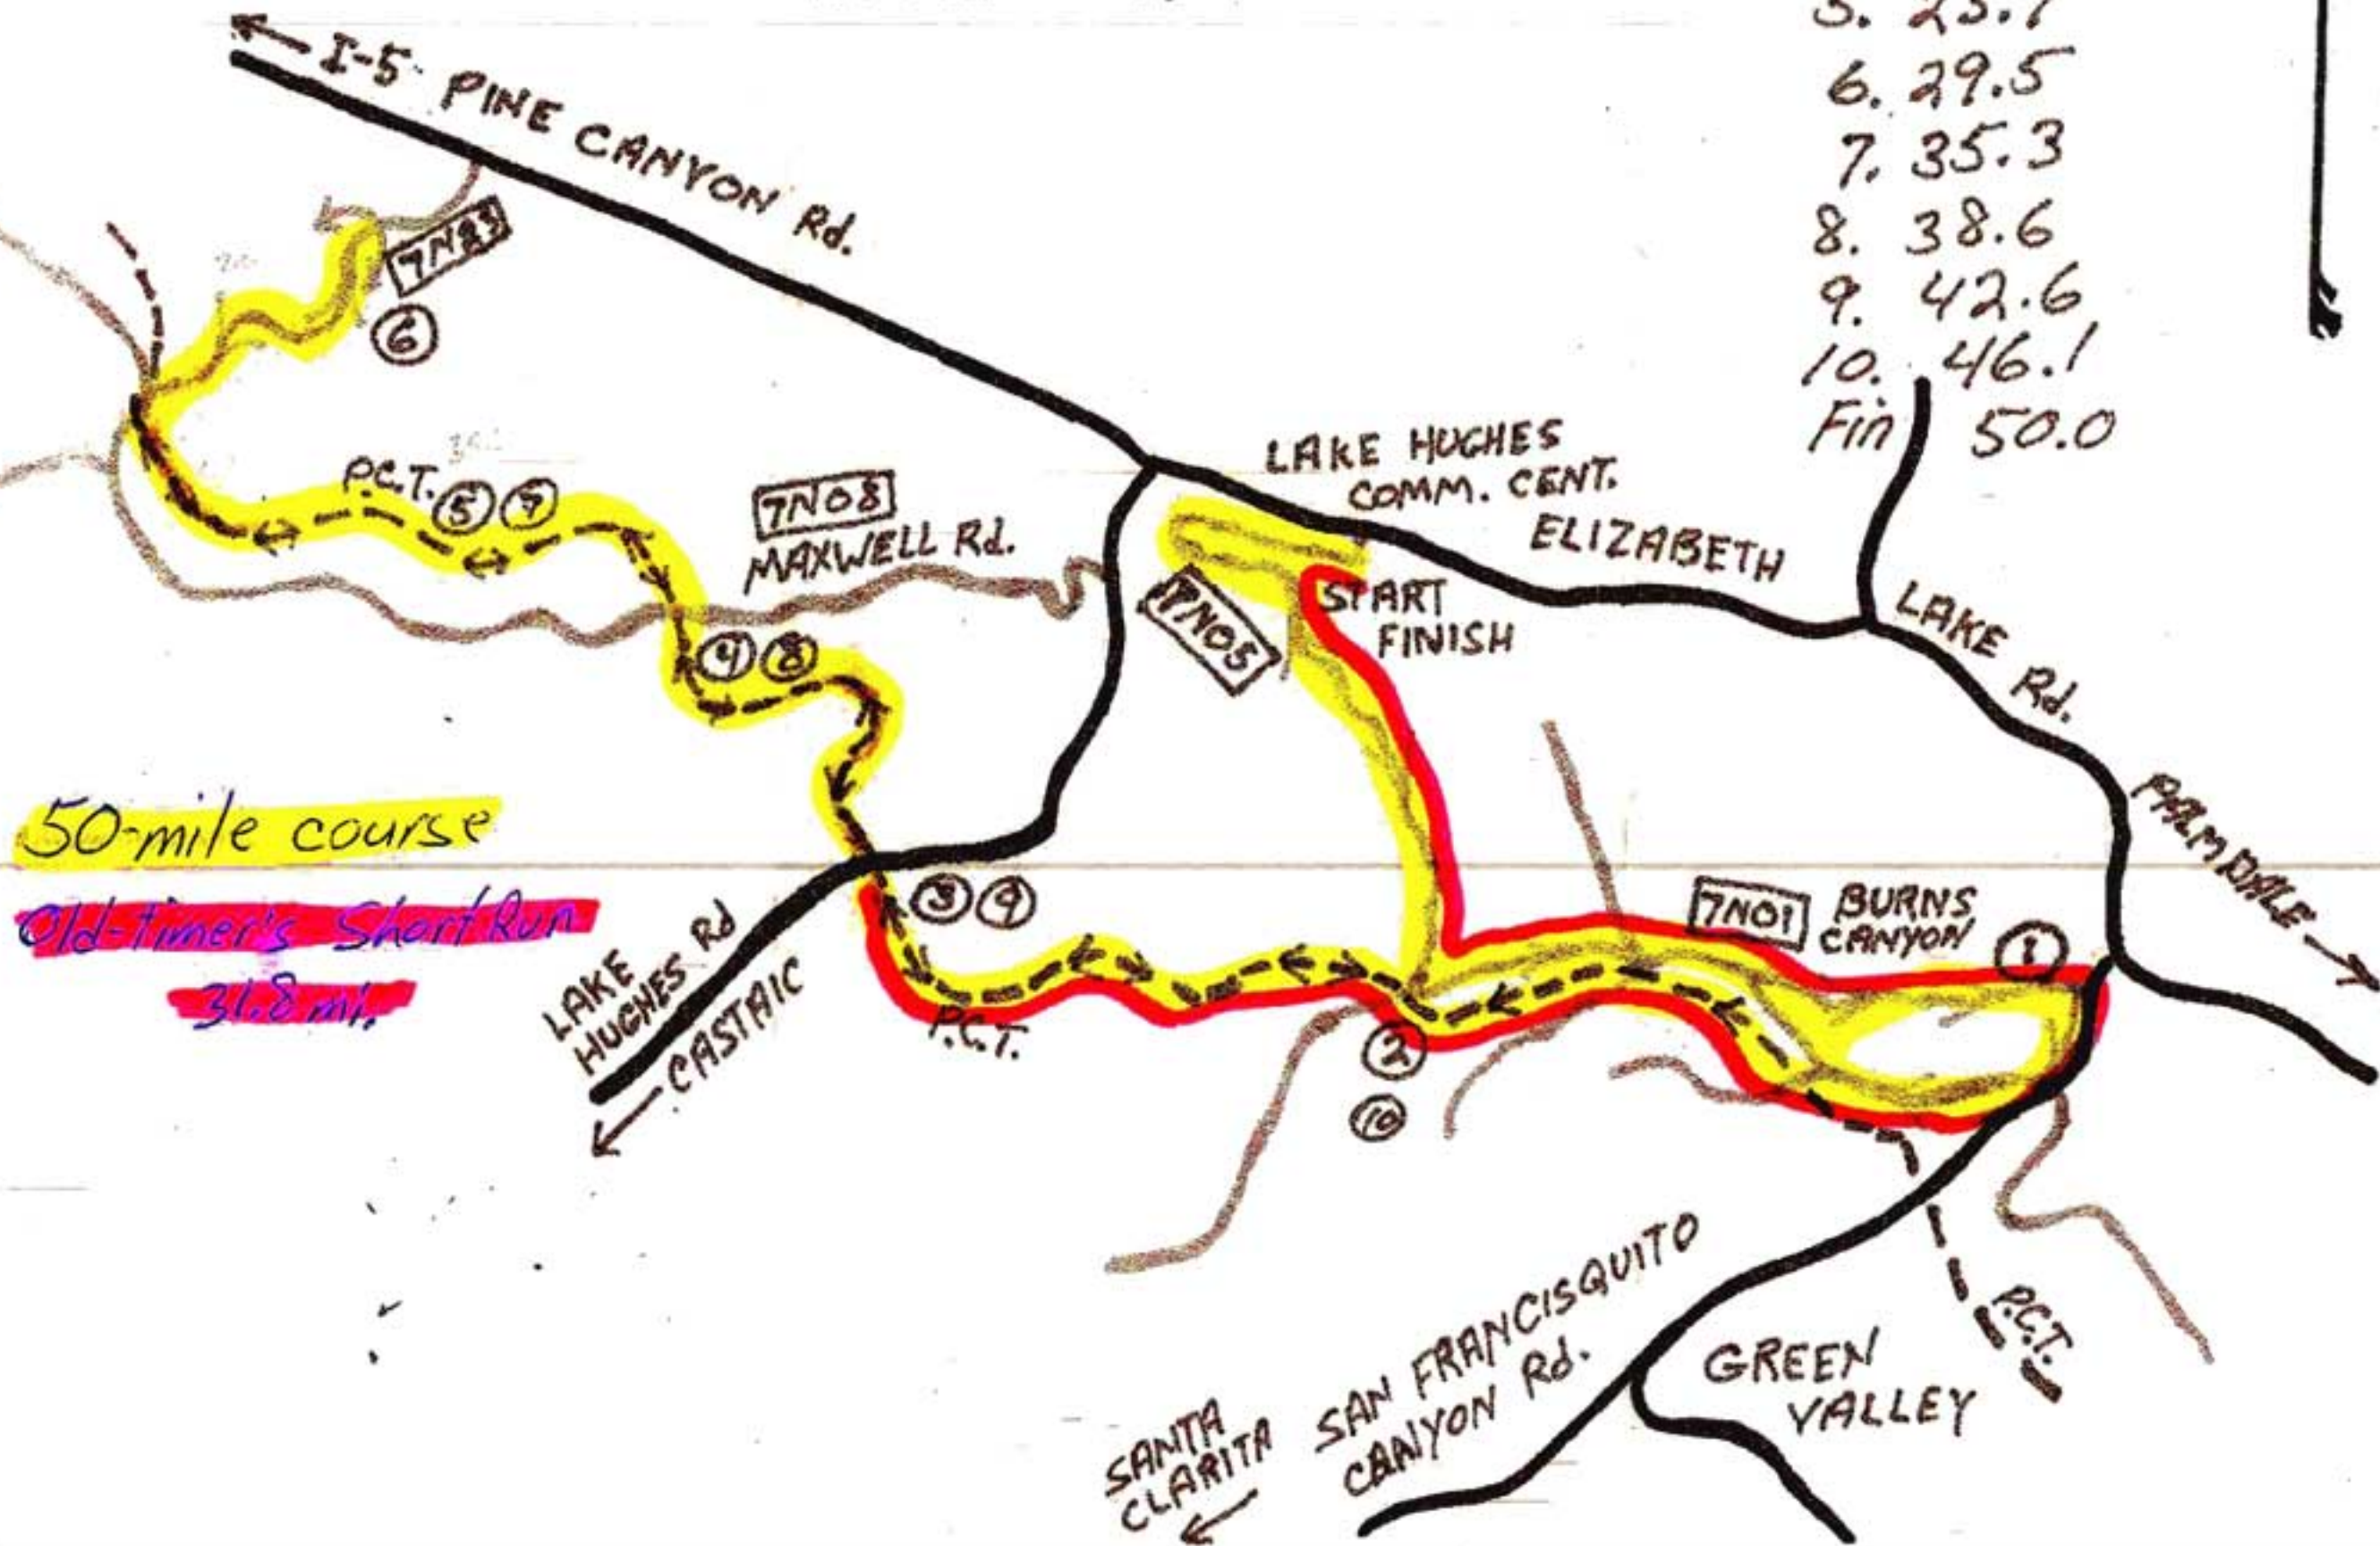

_____ PAVED ROADS
 _____ U.S.F.S. DIRT ROADS
 - - - - - PACIFIC CREST TRAIL

LEONA DIVIDE 50-MILE RUN
 APRIL 2010

- A.S.#
1. 8.5 mi.
 2. 12.9
 3. 16.4
 4. 20.4
 5. 23.7
 6. 29.5
 7. 35.3
 8. 38.6
 9. 42.6
 10. 46.1
 - Fin 50.0

50-mile course
 Old-timer's Short Run
 31.8 mi.